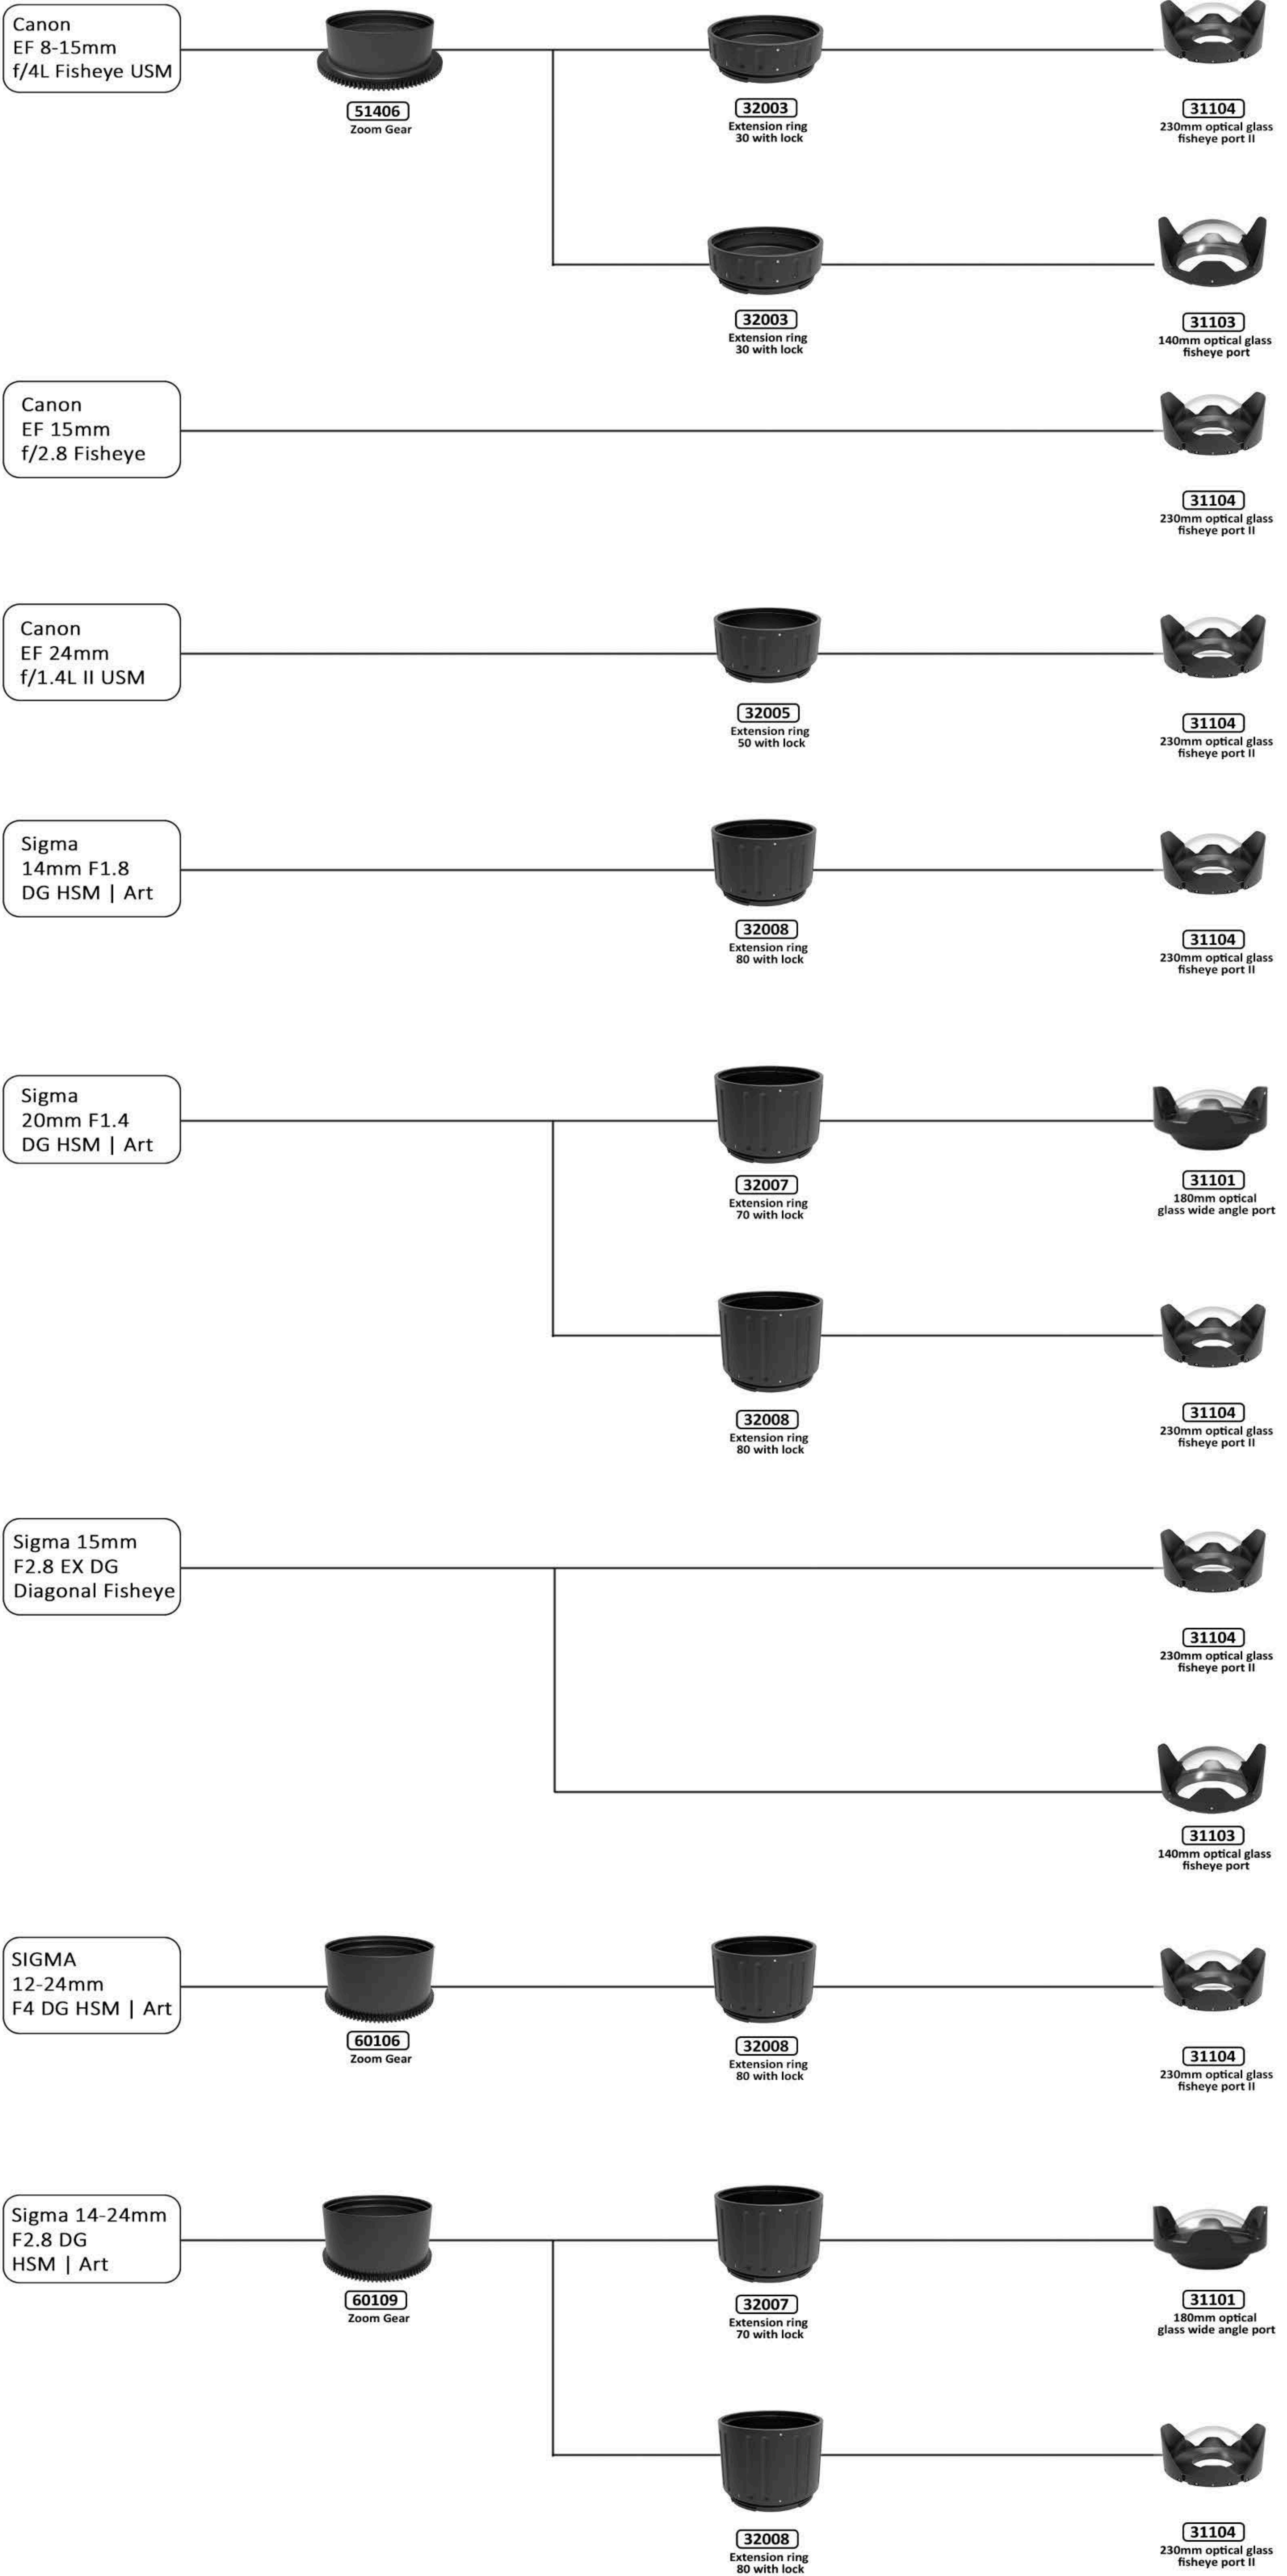

EF WIDE ANGLE