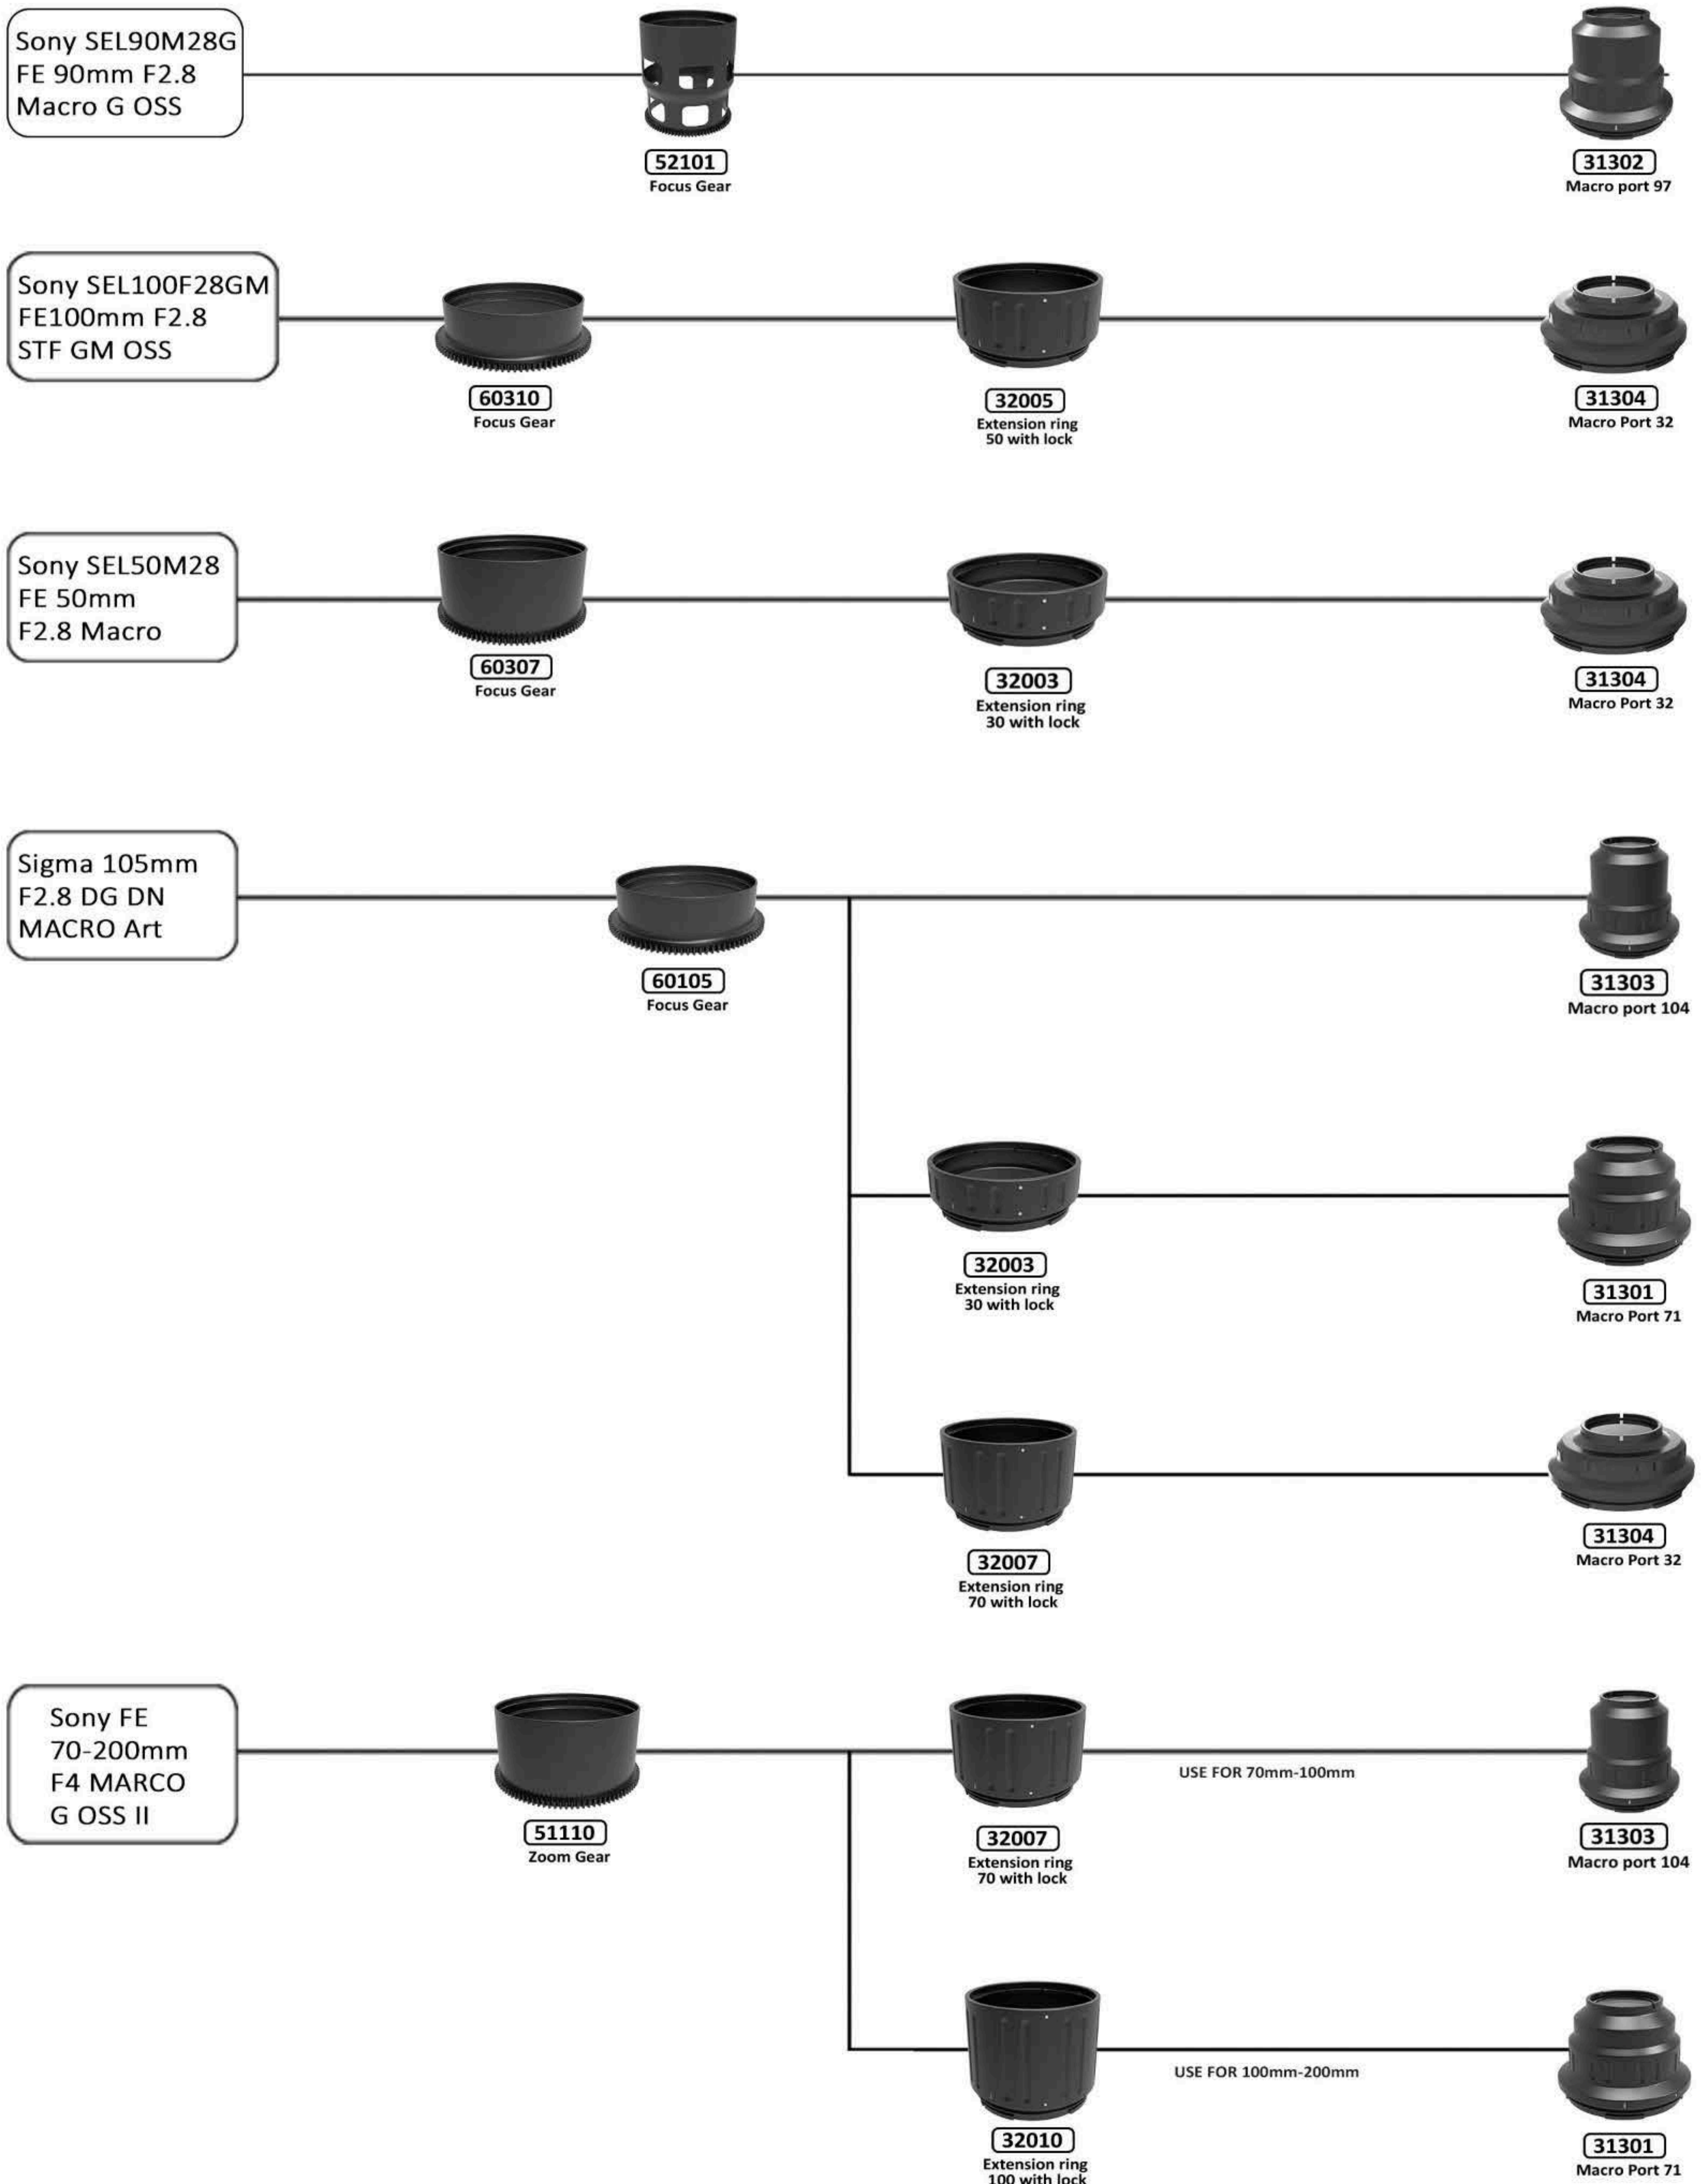

SONY

5" PORT SYSTEM FOR SONY E MOUNT SYSTEM

MACRO

STANDARD ZOOM

WIDE

Sony
FE 24mm
F1.4 GM

32006
Extension ring
60 with lock

31101
180mm optical
glass wide angle port

32006
Extension ring
60 with lock

31104
230mm optical glass
fisheye port II

Sony
FE 14mm
F1.8 GM

32004
Extension ring
40 with lock

31101
180mm optical
glass wide angle port

32005
Extension ring
50 with lock

31104
230mm optical glass
fisheye port II

Sony
FE 20mm
F1.8 G

32005
Extension ring
50 with lock

31101
180mm optical
glass wide angle port

32005
Extension ring
50 with lock

31104
230mm optical glass
fisheye port II